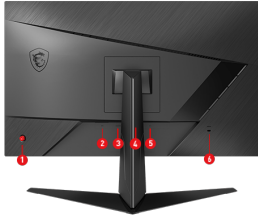

## CONNECTIONS

1. 5-way joystick navigator
2. DC jack
3. 2 x HDMI (1.4b)
4. 1 x Display Port (1.2a)
5. Headphone out
6. Kensington lock